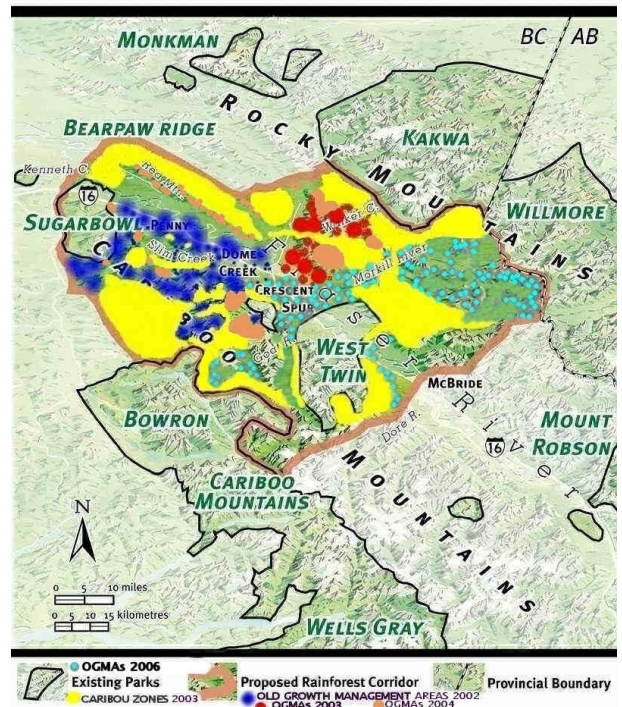

Rainforest Conservation Corridor For Robson Valley History 2002–2006

Rainforest Conservation Corridor For Robson Valley

2002 = Rainforest Corridor Proposed.

Rainforest Conservation Corridor For Robson Valley

2002 (blue) & 2003 (red) = Old Growth Protected.

Rainforest Conservation Corridor For Robson Valley

2003 (yellow) = Mt Caribou Reserves Protected.

Rainforest Conservation Corridor For Robson Valley

2004 (orange) & 2006 (light blue) = Old Growth Protected.