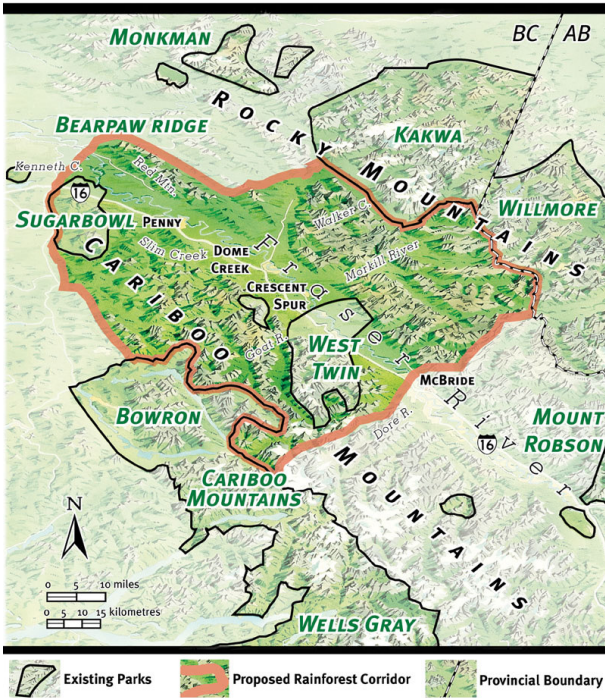

Rainforest Conservation Corridor For Robson Valley History 2002–2006

Rainforest Conservation Corridor For Robson Valley

2002 = Rainforest Corridor Proposed.

Rainforest Conservation Corridor For Robson Valley

2002 (blue) & 2003 (red) = Old Growth Protected.

Rainforest Conservation Corridor For Robson Valley

2003 (yellow) = Mt Caribou Reserves Protected.

Rainforest Conservation Corridor For Robson Valley

2004 (orange) & 2006 (light blue) = Old Growth Protected.