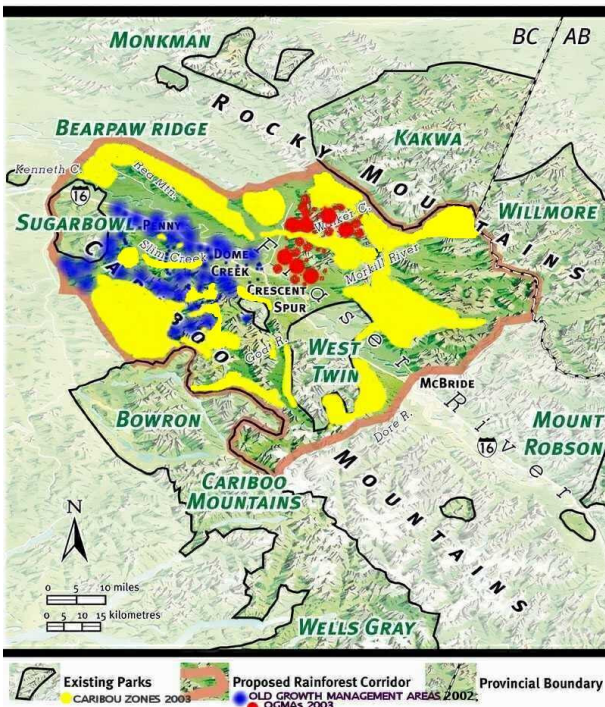

Rainforest Conservation Corridor For Robson Valley History 2002–2006

Rainforest Conservation Corridor For Robson Valley

2002 = Rainforest Corridor Proposed.

Rainforest Conservation Corridor For Robson Valley

2002 (blue) & 2003 (red) = Old Growth Protected.

Rainforest Conservation Corridor For Robson Valley

2003 (yellow) = Mt Caribou Reserves Protected.

Rainforest Conservation Corridor For Robson Valley

2004 (orange) & 2006 (light blue) = Old Growth Protected.