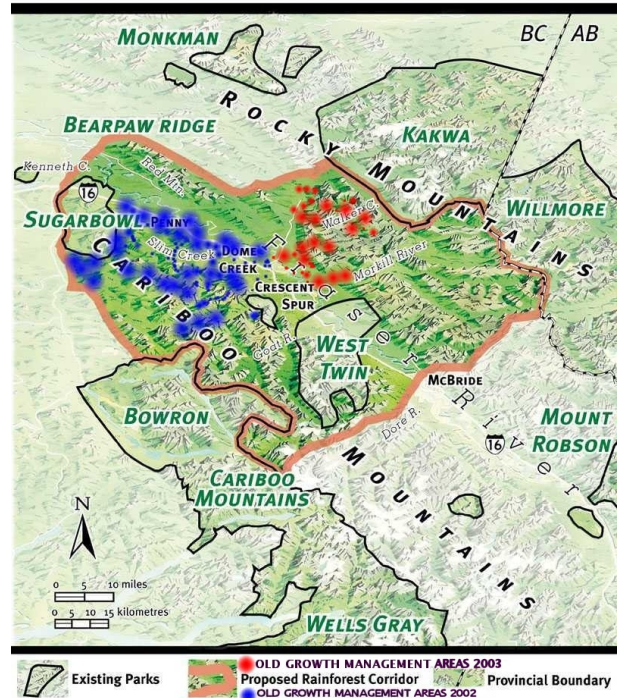

Rainforest Conservation Corridor For Robson Valley History 2002–2006

Rainforest Conservation Corridor For Robson Valley

2002 = Rainforest Corridor Proposed.

Rainforest Conservation Corridor For Robson Valley

2002 (blue) & 2003 (red) = Old Growth Protected.

Rainforest Conservation Corridor For Robson Valley

2003 (yellow) = Mt Caribou Reserves Protected.

Rainforest Conservation Corridor For Robson Valley

2004 (orange) & 2006 (light blue) = Old Growth Protected.